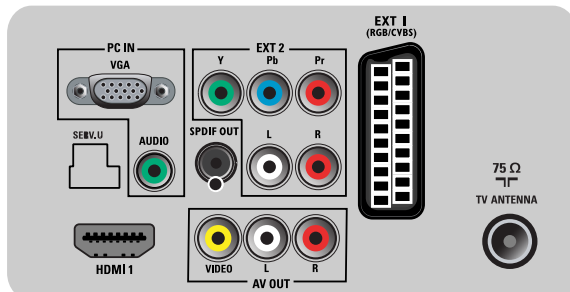

Multimedia Applications

- Multimedia connections: USB
- Playback Formats: MP3, JPEG Still pictures

Tuner/Reception/Transmission

- Aerial Input: 75 ohm coaxial (IEC75)
- TV system: PAL I, PAL B/G, SECAM B/G, SECAM L/L', DVB COFDM 2K/8K
- Video Playback: NTSC, SECAM, PAL
- DVB: DVB Terrestrial *
- Tuner bands: Hyperband, S-Channel, UHF, VHF

Connectivity

- Ext 1 Scart: Audio L/R, RGB
- Number of Scarts: 1
- Ext 3: YPbPr, Audio L/R in
- Front / Side connections: CVBS in, Audio L/R in, USB 2.0
- Audio Output - Digital: Coaxial (cinch)
- Other connections: Composite video (CVBS) out,

- Monitor out L/R (Cinch), PC-in VGA + Audio L/R in, S/PDIF out (coaxial), Common Interface
- HDMI 1: HDMI v1.3
- EasyLink (HDMI-CEC): One touch play, EasyLink

Power

- Ambient temperature: 5 °C to 40 °C
- Mains power: 220-240V, 50Hz
- Power consumption (typical): 27 W
- Standby power consumption: 0.30 W

Dimensions

- Set dimensions (W x H x D): 467.8 x 324.6 x 67.3 mm
- Set dimensions with stand (W x H x D): 467.8 x 362.6 x 140 mm
- Product weight: 3.85 kg
- Product weight (+stand): 4.06 kg
- Box dimensions (W x H x D): 514 x 405 x 160 mm
- Color cabinet: High gloss black deco front with black cabinet
- VESA wall mount compatible: 100 x 100 mm

Accessories

- Included accessories: Table top stand, Power cord, Quick start guide, User Manual, Warranty certificate, Remote Control, 2 x AAA Batteries, Software declaration

Rear connectors

Side