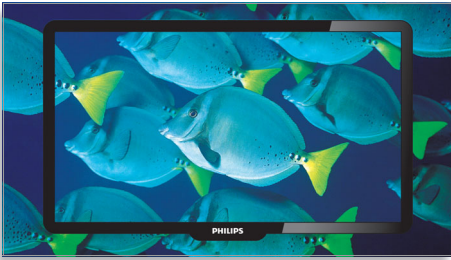

Ready for the future

- Integrated Digital Tuner for DVB-T reception

NL/22/001

PHILIPS

sense and simplicity

Highlights

Digital Crystal Clear

Digital Crystal Clear is a package of picture innovations that digitally adjusts and optimizes picture quality to optimal contrast, color and sharpness levels. It's like watching vivid cinema-like images.

Incredible Surround

Incredible Surround is an audio technology from Philips that dramatically magnifies the sound field to immerse you in the audio. Using state-of-the-art electronic phase shifting, Incredible Surround mixes sounds from left and right in such a way that it expands the virtual distance between the two speakers. This wider spread greatly enhances the stereo effect and creates a more natural sound dimension. Incredible Surround allows you to experience total surround with greater depth and width of sound, without the use of additional speakers.