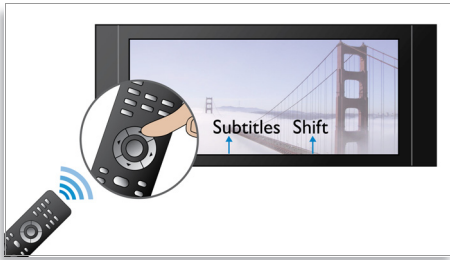

## Subtitle Shift

Subtitle Shift is an enhancement feature that lets users manually adjust a movie's subtitle positioning on the television or computer screen. Using the remote control, users can shift the subtitles up and down on the screen. On widescreen displays, such as 21:9 cinema and projectors, the subtitles sometimes get cut off. In order to see them clearly, the user has to change the display aspect ratio, which defeats the purpose of the widescreen. With the Subtitle Shift feature, the user can retain the correct display aspect ratio and have the subtitles ideally positioned on the screen.