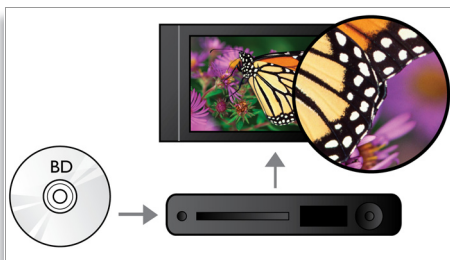

Blu-ray Disc playback

Blu-ray Discs have the capacity to carry high definition data, along with pictures in the 1920 x 1080 resolution that defines full high definition images. Scenes come to life as details leap at you, movements smoothen and images turn crystal clear. Blu-ray also delivers uncompressed surround sound - so your audio experience becomes unbelievably real. The high storage capacity of Blu-ray Discs also allow a host of interactive possibilities to be built in. Seamless navigation during playback and other exciting features like pop-up menus bring a whole new dimension to home entertainment.