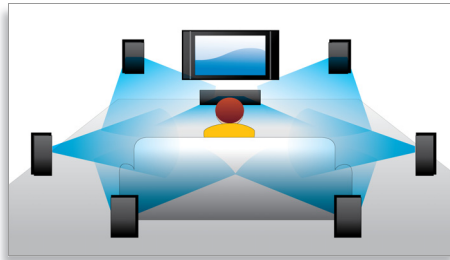

Dolby TrueHD and DTS-HD MA

DTS-HD Master Audio and Dolby TrueHD delivers 7.1 channels of the finest sound from your Blu-ray Discs. Audio reproduced is virtually indistinguishable from the studio master, so you hear what the creators intended for you to hear. DTS-HD Master Audio and Dolby TrueHD complete your high definition entertainment experience.