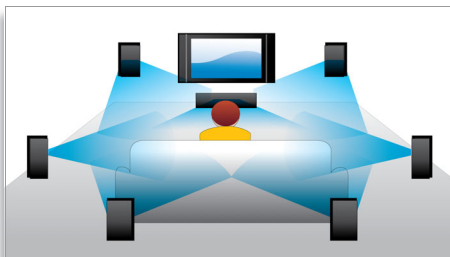

Dolby TrueHD and DTS-HD MA

DTS-HD Master Audio and Dolby TrueHD delivers 7.1 channels of the finest sound from your Blu-ray Discs. Audio reproduced is virtually indistinguishable from the studio master, so you hear what the creators intended for you to hear. DTS-HD Master Audio and Dolby TrueHD complete your high definition entertainment experience.