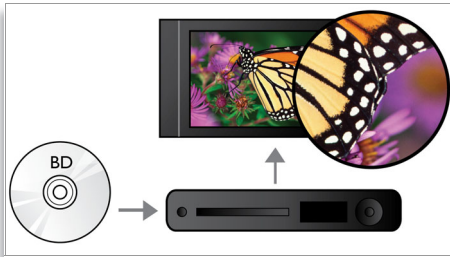

Highlights

Blu-ray Disc playback

Blu-ray Discs have the capacity to carry high definition data, along with pictures in the 1920 x 1080 resolution that defines full high definition images. Scenes come to life as details leap at you, movements smoothen and images turn crystal clear. Blu-ray also delivers uncompressed surround sound - so your audio experience becomes unbelievably real. The high storage capacity of Blu-ray Discs also allow a host of interactive possibilities to be built in. Seamless navigation during playback and other exciting features like pop-up menus bring a whole new dimension to home entertainment.