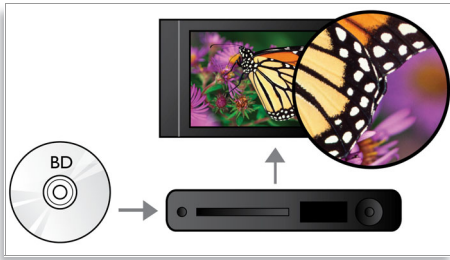

Hear more

- Dolby TrueHD for high fidelity 7.1 surround sound

Engage more

- BD-Live (Profile 2.0) to enjoy online Blu-ray bonus content
- Hi-Speed USB 2.0 Link plays video/music from USB flash drive
- Enjoy all your movies and music from CD and DVD
- EasyLink controls all EasyLink products with a single remote

PHILIPS
sense and simplicity

Highlights

Blu-ray Disc playback

Blu-ray Discs have the capacity to carry high definition data, along with pictures in the 1920 x 1080 resolution that defines full high definition images. Scenes come to life as details leap at you, movements smoothen and images turn crystal clear. Blu-ray also delivers uncompressed surround sound - so your audio experience becomes unbelievably real. The high storage capacity of Blu-ray Discs also allow a host of interactive possibilities to be built in. Seamless navigation during playback and other exciting features like pop-up menus bring a whole new dimension to home entertainment.

Dolby TrueHD

Dolby TrueHD delivers 7.1 channels of the finest sound from your Blu-ray Discs. Audio reproduced is virtually indistinguishable from the studio master, so you hear what the creators intended for you to hear. Dolby TrueHD completes your high definition entertainment experience.