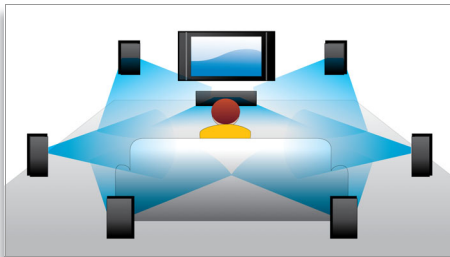

PHILIPS
sense and simplicity

Highlights

Blu-ray Disc playback

Blu-ray Discs have the capacity to carry high definition data, along with pictures in the 1920 x 1080 resolution that defines full high definition images. Scenes come to life as details leap at you, movements smoothen and images turn crystal clear. Blu-ray also delivers uncompressed surround sound - so your audio experience becomes unbelievably real. The high storage capacity of Blu-ray Discs also allow a host of interactive possibilities to be built in. Seamless navigation during playback and other exciting features like pop-up menus bring a whole new dimension to home entertainment.

Dolby TrueHD

Dolby TrueHD delivers 7.1 channels of the finest sound from your Blu-ray Discs. Audio reproduced is virtually indistinguishable from the studio master, so you hear what the creators intended for you to hear. Dolby TrueHD completes your high definition entertainment experience.

BD-Live (Profile 2.0)

BD-Live opens up your world of high definition even further. Receive up-to-date content just by connecting your Blu-ray Disc player to the internet. Exciting new things like exclusive downloadable content, live events, live chats, gaming and on-line shopping all await you. Ride the high definition wave with Blu-ray Disc playback and BD-Live