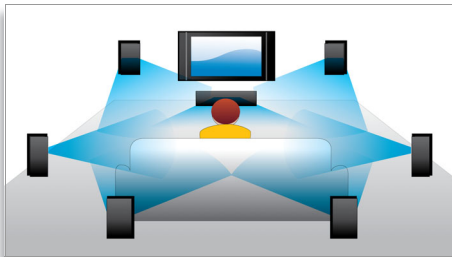

PHILIPS
sense and simplicity

Highlights

Blu-ray Disc playback

Blu-ray Discs have the capacity to carry high definition data, along with pictures in the 1920 x 1080 resolution that defines full high definition images. Scenes come to life as details leap at you, movements smoothen and images turn crystal clear. Blu-ray also delivers uncompressed surround sound - so your audio experience becomes unbelievably real. The high storage capacity of Blu-ray Discs also allow a host of interactive possibilities to be built in. Seamless navigation during playback and other exciting features like pop-up menus bring a whole new dimension to home entertainment.

Dolby TrueHD

Dolby TrueHD delivers 7.1 channels of the finest sound from your Blu-ray Discs. Audio reproduced is virtually indistinguishable from the studio master, so you hear what the creators intended for you to hear. Dolby TrueHD completes your high definition entertainment experience.

BD-Live (Profile 2.0)

BD-Live opens up your world of high definition even further. Receive up-to-date content just by connecting your Blu-ray Disc player to the internet. Exciting new things like exclusive downloadable content, live events, live chats, gaming and on-line shopping all await you. Ride the high definition wave with Blu-ray Disc playback and BD-Live