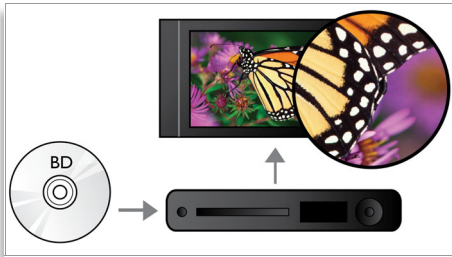

PHILIPS
sense and simplicity

Highlights

Blu-ray Disc playback

Blu-ray Discs have the capacity to carry high definition data, along with pictures in the 1920 x 1080 resolution that defines full high definition images. Scenes come to life as details leap at you, movements smoothen and images turn crystal clear. Blu-ray also delivers uncompressed surround sound - so your audio experience becomes unbelievably real. The high storage capacity of Blu-ray Discs also allow a host of interactive possibilities to be built in. Seamless navigation during playback and other exciting features like pop-up menus bring a whole new dimension to home entertainment.

Dolby TrueHD

Dolby TrueHD delivers 7.1 channels of the finest sound from your Blu-ray Discs. Audio reproduced is virtually indistinguishable from the studio master, so you hear what the creators intended for you to hear. Dolby TrueHD completes your high definition entertainment experience.