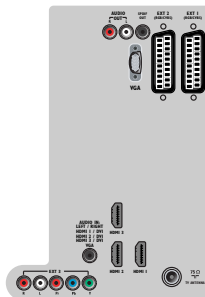

Tuner/Reception/Transmission

- Aerial Input: 75 ohm coaxial (IEC75)
- TV system: DVB COFDM 2K/8K
- Video Playback: NTSC, SECAM, PAL
- DVB: DVB-T MPEG4*, DVB-C MPEG4*
- Tuner bands: Hyperband, S-Channel, UHF, VHF

Connectivity

- Ext 1 Scart: Audio L/R, CVBS in, RGB
- Ext 2 Scart: Audio L/R, CVBS in, RGB
- Ext 3: YPbPr, Audio L/R in
- Front / Side connections: HDMI v1.3, S-video in, CVBS in, Audio L/R in, Headphone out, USB
- Other connections: Analog audio Left/Right out, PC Audio in, PC-In VGA, S/PDIF out (coaxial), Common Interface
- HDMI 1: HDMI v1.3
- HDMI 2: HDMI v1.3
- HDMI 3: HDMI v1.3
- EasyLink (HDMI-CEC): One touch play, Remote control pass-through, System audio control,

System standby

Power

- Ambient temperature: 5 °C to 35 °C
- Mains power: 220 - 240V, 50Hz
- Power consumption (typical): 88 W
- Power consumption: 155 W
- Standby power consumption: 0.15 W

Dimensions

- Set dimensions (W x H x D): 762 x 470 x 88 mm
- Set dimensions with stand (W x H x D): 762 x 522 x 220 mm
- Weight incl. Packaging: 15.4 kg
- Product weight: 9.8 kg
- Product weight (+stand): 12.7 kg
- Box dimensions (W x H x D): 953 x 604 x 199 mm
- Color cabinet: High gloss black deco front with black cabinet
- VESA wall mount compatible: 200 x 200 mm

Accessories

- Included Accessories: Tabletop swivel stand, Power cord, Quick start guide, User Manual, Warranty certificate, Remote Control, Batteries for remote control, CD-ROM

Rear connectors