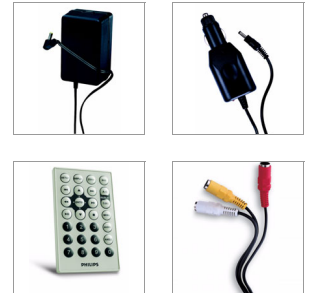

## Movies that travel with you

Enjoy your movies anytime, anyplace! The portable PET741D DVD player featuring 7" TFT LCD display lets you indulge in the pleasure of enjoying DVD/DivX® movies, MP3-CD/CD music and JPEG photos on the go.