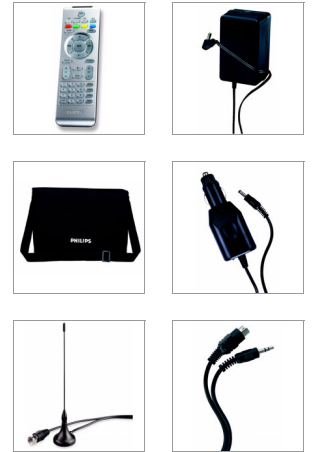

Philips
Portable DVD Player

PET1046

Swivel Screen, flexible view

with built-in digital TV receiver

Enjoy movies on the Philips PET1046 Portable DVD Player with 10.2" LCD display and a 180-degree swivel screen. Plus, share your favorite video experiences with pals thanks to SDHC card slot and USB2.0 connector. Comes with Travel bag.

- Support DVB-T for free-to-air digital TV and radio channels
- 7-day Electronic Program Guide (EPG)
- Direct Teletext and subtitle function support

For ultimate convenience

- Enjoy up to 6 hours continuous non-stop playback*
- USB and SD card slots for photos and music playback
- Travel bag included