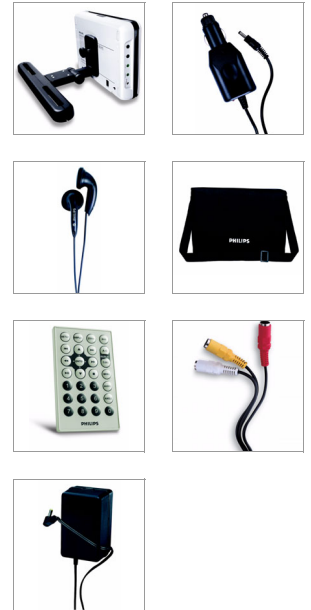

## Double your movies on the road

with two widescreen LCDs

Play your movies and music in car! The PET7432 portable DVD player features two 7" LCD screens for your great viewing experience. It comes with full set accessories for your great convenience. Install and mount easily for in-car enjoyment.