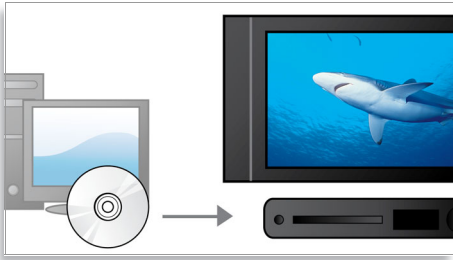

Highlights

DivX Certified

With DivX support, you are able to enjoy DivX encoded videos in the comfort of your living room. The DivX media format is an MPEG4-based video compression technology that enables you to save large files like movies, trailers and music videos on media like CD-R/RW, and DVD recordable discs.