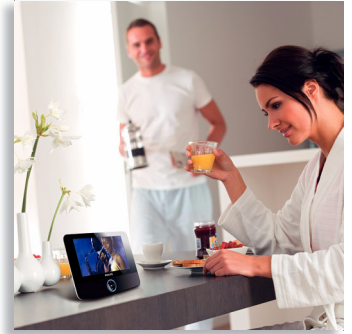

PET723

Sleek tablet design

with SD card slot and support DivX® video playback

View your photo collections in slideshows or review your photo collection in thumbnails on the Philips PET723's 7" TFT LCD display. You can also play DVDs, MP3s, CDs, or watch DivX® movies for the best in entertainment, anytime, anywhere!

Easily display your digital photos

- 7" TFT color LCD display in 16:9 wide screen format
- Play slideshows, single photos or thumbnails
- View photos directly from memory cards, DVDs and CDs

Immerse in AV entertainment on the go

- Play DVD, DVD+/-R and DVD+/-RW, (S)VCD, DivX® & MPEG4 movies
- Plays MP3-CD, CD and CD-RW music
- Share JPEG image files with Picture CD

For ultimate convenience

- Up to 2-hours playback with rechargeable battery*
- Car adaptor and handy remote control included
- Simple and easy operation

PHILIPS

sense and simplicity