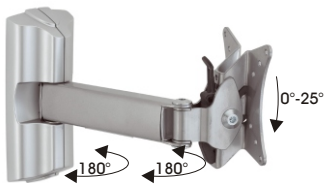

**WH 30-SI**  
Silver

Click & Tilt

CHF 45.--

**WH 31-SI**  
Silver

Click & Tilt  
Touch & Tilt

CHF 90.--

**WH 32-SI**  
Silver

Click & Tilt  
Touch & Tilt

110.--

**WH 33-SI**  
Silver

Cable Management  
Click & Tilt  
Touch & Tilt

165.--

**WH 34-SI**  
Silver

Cable Management  
Click & Tilt  
Touch & Tilt

220.--

**WH 35-SI**  
Silver

LCD

Height Adjustment  
Cable Management  
Click & Tilt  
Touch & Tilt

195.--

**WH 37-SI**  
Silver

Adapter  
Adaptateur  
Adattatore

für/pour/per  
VESA 100x100

65.--

2006/07