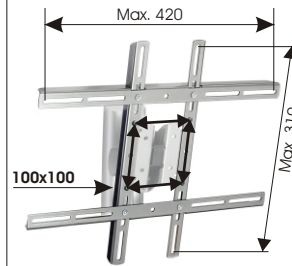

LCD

Height Adjustment  
Cable Management  
Click & Tilt  
Touch & Tilt

195.--

**WH 37-SI**  
Silver

Adapter  
Adaptateur  
Adattatore

für/pour/per  
VESA 100x100

65.--

2006/07