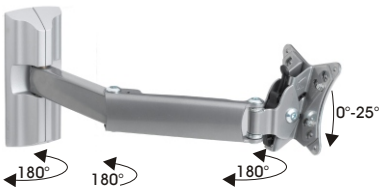

110.--

**WH 33-SI**  
Silver

Cable Management  
Click & Tilt  
Touch & Tilt

165.--

**WH 34-SI**  
Silver

Cable Management  
Click & Tilt  
Touch & Tilt

220.--

**WH 35-SI**  
Silver

LCD

Height Adjustment  
Cable Management  
Click & Tilt  
Touch & Tilt

195.--

**WH 37-SI**  
Silver

Adapter  
Adaptateur  
Adattatore

für/pour/per  
VESA 100x100

65.--

2006/07