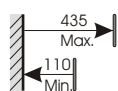

110.--

**WH 33-SI**  
Silver

Cable Management  
Click & Tilt  
Touch & Tilt

165.--

**WH 34-SI**  
Silver

Cable Management  
Click & Tilt  
Touch & Tilt

220.--

**WH 35-SI**  
Silver

LCD

Height Adjustment  
Cable Management  
Click & Tilt  
Touch & Tilt

195.--

**WH 37-SI**  
Silver

Adapter  
Adaptateur  
Adattatore

für/pour/per  
VESA 100x100

65.--

2006/07