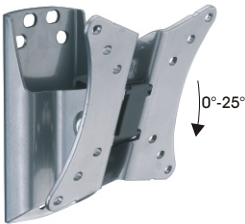

**WH 30-SI**  
Silver

Click & Tilt

CHF 45.--

**WH 31-SI**  
Silver

Click & Tilt  
Touch & Tilt

CHF 90.--

**WH 32-SI**  
Silver

Click & Tilt  
Touch & Tilt

110.--

**WH 33-SI**  
Silver

Cable Management  
Click & Tilt  
Touch & Tilt

165.--

**WH 34-SI**  
Silver

Cable Management  
Click & Tilt  
Touch & Tilt

220.--

**WH 35-SI**  
Silver

LCD

Height Adjustment  
Cable Management  
Click & Tilt  
Touch & Tilt

195.--

**WH 37-SI**  
Silver

Adapter  
Adaptateur  
Adattatore

für/pour/per  
VESA 100x100

65.--

2006/07