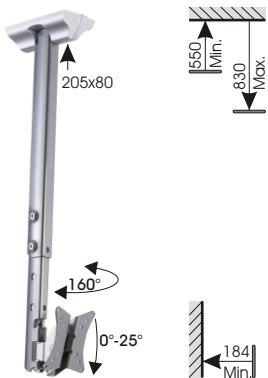

110.--

**WH 33-SI**  
Silver

Cable Management  
Click & Tilt  
Touch & Tilt

165.--

**WH 34-SI**  
Silver

Cable Management  
Click & Tilt  
Touch & Tilt

220.--

**WH 35-SI**  
Silver

LCD

Height Adjustment  
Cable Management  
Click & Tilt  
Touch & Tilt

195.--

**WH 37-SI**  
Silver

Adapter  
Adaptateur  
Adattatore

für/pour/per  
VESA 100x100

65.--

2006/07