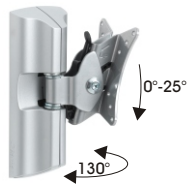

Click & Tilt
Touch & Tilt

110.--