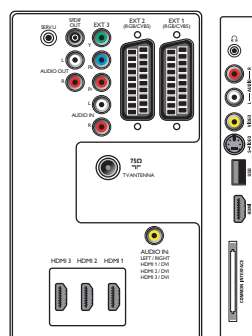

Connectivity

- **Ext 1 Scart:** Audio L/R, CVBS in/out, RGB
- **Ext 2 Scart:** Audio L/R, CVBS in/out, RGB
- **Ext 3:** YPbPr, Audio L/R in
- **Ext 4:** HDMI v1.3
- **Ext 5:** HDMI v1.3
- **Ext 6:** HDMI v1.3
- **HDMI-control (CEC features):** One touch play, System standby
- **Front/Side connections:** Audio L/R in, CVBS in, Headphone out, S-video in, USB, HDMI v1.3
- **Other connections:** Analogue audio Left/Right out, PC Audio in, S/PDIF out (coaxial), Common Interface

Power

- **Ambient temperature:** 5°C to 35°C
- **Mains power:** 220 - 240 V, 50/60 Hz
- **Power consumption:** 270 W
- **Standby power consumption:** 0.15 W

Dimensions

- **Set dimensions (W x H x D):** 1163 x 712 x 117 mm
- **Set dimensions with stand (W x H x D):** 1163 x 786 x 310 mm
- **Weight incl. Packaging:** 50.7 kg
- **Product weight:** 29.5 kg
- **Product weight (+stand):** 36.5 kg
- **Box dimensions (W x H x D):** 1287 x 883 x 391 mm
- **Colour cabinet:** Black colour deco front & white colour back cover
- **VESA wall mount compatible:** 400 x 400 mm

Accessories

- **Included Accessories:** Power lead, Quick start guide, User Manual, Warranty certificate, Remote Control, Batteries for remote control

Stereo system					Transmission system					
2CS DK	NICAM DK	2CS BG	NICAM I	NICAM LL	PAL BG	PAL D/K	PAL I	SECAM BG	SECAM DK	SECAM LL
•	•	•	•	•	•	•	•	•	•	•