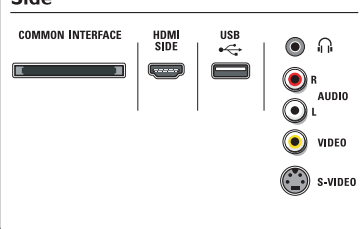

Specifications

Picture/Display

- **Aspect ratio:** Widescreen
- **Brightness:** 500 cd/m²
- **Dynamic screen contrast:** 30000:1
- **Response time (typical):** 3 (BEW equiv.) ms
- **Viewing angle:** 176° (H)/176° (V)
- **Diagonal screen size:** 47 inch / 119 cm
- **Display screen type:** LCD Full HD W-UXGA Act. matrix
- **Panel resolution:** 1920x1080p
- **Picture enhancement:** Pixel Plus 3 HD, 3/2 - 2/2 motion pull down, 3D Combfilter, Active Control + Light sensor, Dynamic contrast enhancement, Progressive Scan, 100 Hz LCD, 1080p 24/25/30 Hz processing, 1080p 50/60 Hz processing, HD Natural Motion
- **Screen enhancement:** Anti-Reflection coated screen
- **Colour processing:** 4 trillion colours (14-bit RGB)

Supported Display Resolution

Computer formats

Resolution	Refresh rate
640 x 480	60 Hz
800 x 600	60 Hz
1024 x 768	60 Hz
1280 x 768	60 Hz
1360 x 768	60 Hz
1920 x 1080i	60 Hz
1920 x 1080p	60 Hz

Video formats

Resolution	Refresh rate
480i	60 Hz
480p	60 Hz
576i	50 Hz
576p	50 Hz
720p	50, 60 Hz
1080i	50, 60 Hz
1080p	50 Hz, 60 Hz
1080p	24 Hz, 25 Hz, 30 Hz

Sound

- **Output power (RMS):** 2 x 15 W
- **Sound Enhancement:** Auto Volume Leveller, Digital Signal Processing, Dynamic Bass Enhancement, Graphic Equalizer, Smart Sound
- **Sound System:** Virtual Dolby Digital, BBE

Loudspeakers

- **Built-in speakers:** 2

Convenience