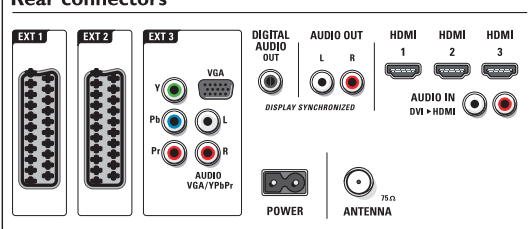

Connectivity

- **Ext 1 Scart:** Audio L/R, CVBS in/out, RGB
- **Ext 2 Scart:** Audio L/R, CVBS in/out, RGB
- **Ext 3:** YPbPr, Audio L/R in, VGA PC-in
- **Ext 4:** HDMI v1.3
- **Ext 5:** HDMI v1.3
- **Ext 6:** HDMI v1.3
- **HDMI-control (CEC features):** One touch play, System audio control, System standby
- **Front/Side connections:** HDMI v1.3, S-video in, CVBS in, Audio L/R in, Headphone out, USB
- **Other connections:** Analogue audio Left/Right out, S/PDIF out (coaxial), Common Interface

Electricity

- **Ambient temperature:** 5°C to 35°C
- **Mains power:** AC 220 - 240 V +/- 10%
- **Power consumption:** 278 W
- **Standby power consumption:** 0.15 W

Dimensions

- **Set dimensions (W x H x D):** 1163 x 712 x 104 mm
- **Set dimensions with stand (H x D):** 786 x 310 mm
- **Weight incl. Packaging:** 46.2 kg
- **Product weight:** 26 kg
- **Product weight (+stand):** 33.5 kg
- **Box dimensions (W x H x D):** 1287 x 883 x 391 mm
- **Colour cabinet:** High gloss black deco front with black cabinet
- **VESA wall mount compatible:** 400 x 400 mm

Accessories

- **Included Accessories:** Power lead, Quick start guide, User Manual, Warranty certificate, Remote Control, Batteries for remote control

Rear connectors

Side

47PFL7403D/10

Product highlights

Pixel Plus 3 HD