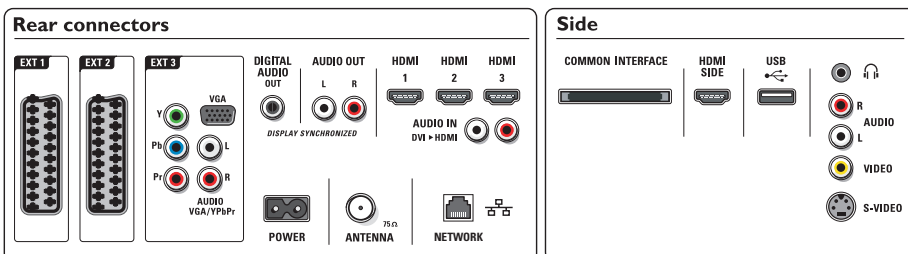

Tuner/Reception/Transmission

- **Aerial Input:** 75 ohm coaxial (IEC75)
- **TV system:** DVB COFDM 2K/8K
- **Video Playback:** NTSC, SECAM, PAL

- **DVB:** DVB Terrestrial *, DVB-T MPEG4*, DVB-C MPEG4*
- **Tuner bands:** Hyperband, S-Channel, UHF, VHF

Connectivity

- **Ext 1 Scart:** Audio L/R, CVBS in/out, RGB
- **Ext 2 Scart:** Audio L/R, CVBS in/out, RGB
- **Ext 3:** YPbPr, Audio L/R in, VGA PC-in
- **Ext 4:** HDMI v1.3
- **Ext 5:** HDMI v1.3
- **Ext 6:** HDMI v1.3
- **HDMI-control (CEC features):** One touch play, System audio control, System standby
- **Front / Side connections:** HDMI v1.3, S-video in, CVBS in, Audio L/R in, Headphone out, USB
- **PC network link:** DLNA certified
- **Other connections:** Analog audio Left/Right out, S/PDIF out (coaxial), Common Interface

Power

- **Ambient temperature:** 5 °C to 35 °C
- **Mains power:** AC 220 - 240 V +/- 10%
- **Power (Energy saving mode):** 153 W
- **Power (IEC 62087 Edition 2):** 201 W
- **Standby power consumption:** 0.15 W

Dimensions

- **Set dimensions (W x H x D):** 1027 x 627 x 108 mm
- **Set dimensions with stand (H x D):** 698 x 265 mm
- **Weight incl. Packaging:** 40 kg
- **Product weight:** 27.6 kg
- **Product weight (+stand):** 30.8 kg
- **Box dimensions (W x H x D):** 1142 x 906 x 320 mm
- **Color cabinet:** Satin Brushed Aluminium and Precision Silver
- **VESA wall mount compatible:** 300 x 300 mm

Accessories

- **Included Accessories:** Tabletop swivel stand, RF antenna cable, Power cord, Quick start guide, User Manual, Warranty certificate, Remote Control, Batteries for remote control

Issue date 2008-09-17

Version: 7.0.6

12 NC: 8670 000 40001
EAN: 87 12581 42585 2

© 2008 Koninklijke Philips Electronics N.V.
All Rights reserved.

Specifications are subject to change without notice.
Trademarks are the property of Koninklijke Philips Electronics N.V. or their respective owners.

www.philips.com

* DVB-T, supported in selected countries only