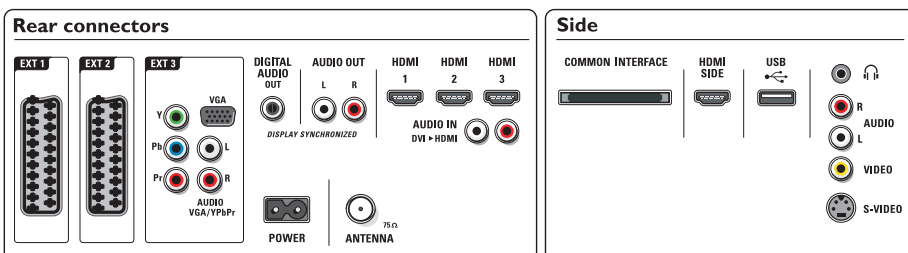

- **Multimedia connections:** USB
- **Playback Formats:** MP3, Slideshow files (.alb), JPEG Still pictures, MPEG1, MPEG2

Tuner/Reception/Transmission

- **Aerial Input:** 75 ohm coaxial (IEC75)
- **TV system:** DVB COFDM 2K/8K
- **Video Playback:** NTSC, SECAM, PAL
- **DVB:** DVB Terrestrial *
- **Tuner bands:** Hyperband, S-Channel, UHF, VHF

Connectivity

- **Ext 1 Scart:** Audio L/R, CVBS in/out, RGB
- **Ext 2 Scart:** Audio L/R, CVBS in/out, RGB
- **Ext 3:** YPbPr, Audio L/R in, VGA PC-in
- **Ext 4:** HDMI v1.3
- **Ext 5:** HDMI v1.3
- **Ext 6:** HDMI v1.3
- **HDMI-control (CEC features):** One touch play, System audio control, System standby
- **Front / Side connections:** HDMI v1.3, S-video in, CVBS in, Audio L/R in, Headphone out, USB
- **Other connections:** Analog audio Left/Right out, S/PDIF out (coaxial), Common Interface

Power

- **Ambient temperature:** 5 °C to 35 °C
- **Mains power:** AC 220 - 240 V +/- 10%
- **Power consumption:** 206 W
- **Power (Energy saving mode):** 150 W
- **Standby power consumption:** 0,15 W

Dimensions

- **Set dimensions (W x H x D):** 1046 x 644 x 88 mm
- **Set dimensions with stand (H x D):** 716 x 262 mm
- **Weight incl. Packaging:** 42 kg
- **Product weight:** 21 kg
- **Product weight (+stand):** 25.5 kg
- **Box dimensions (W x H x D):** 1151 x 793 x 333 mm
- **Color cabinet:** High gloss black deco front with black cabinet
- **VESA wall mount compatible:** 400 x 400 mm

Accessories

- **Included Accessories:** Power cord, Quick start guide, User Manual, Warranty certificate, Remote Control, Batteries for remote control