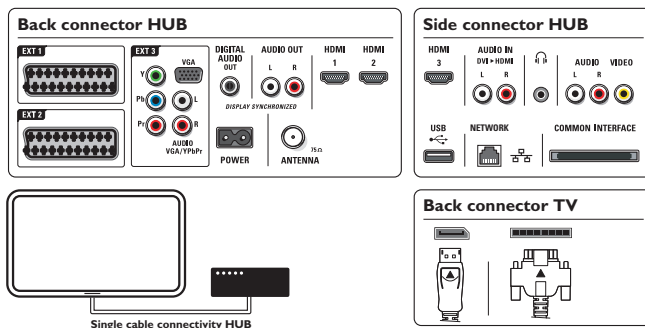

Connectivity

- **Ext 1 Scart:** Audio L/R, CVBS in/out, RGB
- **Ext 2 Scart:** Audio L/R, CVBS in/out, RGB
- **Ext 3:** YPbPr, Audio L/R in, VGA PC-in

- **Ext 4:** HDMI v1.3
- **Ext 5:** HDMI v1.3
- **HDMI-control (CEC features):** One touch play, System audio control, System standby
- **Front / Side connections:** HDMI v1.3, S-video in, CVBS in, Audio L/R in, Headphone out, USB
- **PC network link:** DLNA certified
- **Other connections:** Analog audio Left/Right out, S/PDIF out (coaxial), Common Interface

Power

- **Ambient temperature:** 5 °C to 35 °C
- **Mains power:** AC 220 - 240 V +/- 10%
- **Power consumption:** 236 W
- **Power (Energy saving mode):** 164 W
- **Standby power consumption:** 0.40 W

Dimensions

- **Hub width:** 320 mm
- **Hub height:** 84 mm
- **Hub depth:** 320 mm
- **Hub weight:** 4.7 kg
- **Diameter Essence single-cable:** 14 mm
- **Length Essence single-cable:** 4 m
- **Weight incl. Packaging:** 38 kg
- **Box dimensions (W x H x D):** 1163 x 813 x 320 mm
- **Color cabinet:** Black metal decofront with black backcover
- **VESA wall mount compatible:** 300 x 300 mm
- **Screen depth:** 49.8 mm
- **Screen depth (with stand):** 250 mm
- **Screen height:** 662.5 mm
- **Screen height (with stand):** 685 mm
- **Screen weight:** 16.5 kg
- **Screen weight (with stand):** 20 kg
- **Screen width:** 982 mm
- **Screen width (with stand):** 982 mm

Accessories

- **Included Accessories:** Table top stand, Essence single-cable, Power cord, Quick start guide, User Manual, Warranty certificate, Remote Control, Batteries for remote control

Issue date 2008-09-14

Version: 3.2.8

12 NC: 8670 000 42226
EAN: 87 12581 44292 7

© 2008 Koninklijke Philips Electronics N.V.
All Rights reserved.

Specifications are subject to change without notice.
Trademarks are the property of Koninklijke Philips Electronics N.V. or their respective owners.

www.philips.com