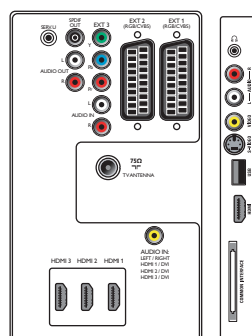

Connectivity

- **Ext 1 Scart:** Audio L/R, CVBS in/out, RGB
- **Ext 2 Scart:** Audio L/R, CVBS in/out, RGB
- **Ext 3:** YPbPr, Audio L/R in
- **Ext 4:** HDMI v1.3
- **Ext 5:** HDMI v1.3
- **Ext 6:** HDMI v1.3
- **HDMI-control (CEC features):** One touch play, System standby
- **Front / Side connections:** Audio L/R in, CVBS in, Headphone out, S-video in, USB, HDMI v1.3
- **Other connections:** Analog audio Left/Right out, PC Audio in, S/PDIF out (coaxial), Common Interface

Power

- **Ambient temperature:** 5 °C to 35 °C
- **Mains power:** 220 - 240V, 50/60Hz
- **Power consumption:** 140 W
- **Standby power consumption:** 0.15 W

Dimensions

- **Set dimensions (W x H x D):** 819 x 518 x 95 mm
- **Set dimensions with stand (W x H x D):** 819 x 579 x 220 mm
- **Weight incl. Packaging:** 19 kg
- **Product weight:** 13 kg
- **Product weight (+stand):** 16 kg
- **Box dimensions (W x H x D):** 918 x 629 x 255 mm

- **Color cabinet:** High gloss black deco front with black cabinet
- **VESA wall mount compatible:** 200 x 300 mm

Accessories

- **Included Accessories:** Tabletop swivel stand, Power cord, Quick start guide, User Manual, Warranty certificate, Remote Control, Batteries for remote control

Stereo system					Transmission system					
2CS DK	NICAM DK	2CS BG	NICAM I	NICAM LL	PAL BG	PAL D/K	PAL I	SECAM BG	SECAM DK	SECAM LL
•	•	•	•	•	•	•	•	•	•	•